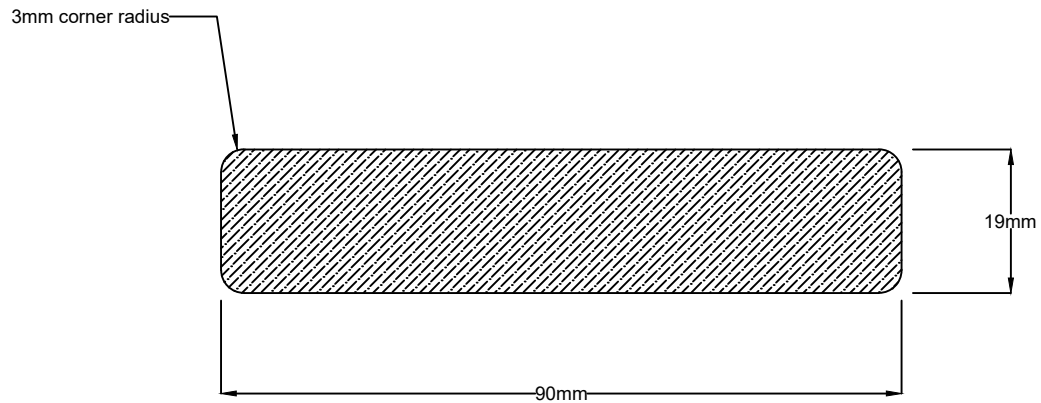

Somerset Timbers (Pty) Ltd
257 Broadlands Road, Strand, 7140
PO Box 522, Somerset West, 7129
South Africa

021 845 8713 sales@somtim.co.za
www.somtim.co.za

Garapa decking 19x90mm

Species:	Apuleia leiocarpa
Normal treatment:	Untreated
Drawing scale:	1:1 (mm)
Revision date:	1 January 2001
Product code:	JC

Somerset Timbers (Pty) Ltd
257 Broadlands Road, Strand, 7140
PO Box 522, Somerset West, 7129
South Africa

021 845 8713 sales@somtim.co.za
www.somtim.co.za

Garapa decking 19x140mm

Species:	Apuleia leiocarpa
Normal treatment:	Untreated
Drawing scale:	1:1 (mm)
Revision date:	1 January 2001
Product code:	JE

3mm corner radius