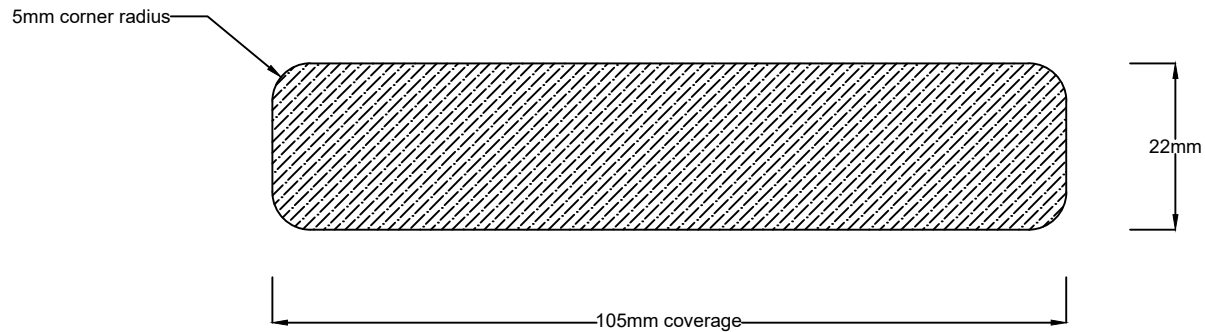

## Pine decking 22x105mm

Species:	South African pine
Normal treatment:	CCA H3
Drawing scale:	1:1 (mm)
Revision date:	1 January 2001
Product code:	EA

**Somerset Timbers (Pty) Ltd**  
257 Broadlands Road, Strand, 7140  
PO Box 522, Somerset West, 7129  
South Africa

## Pine decking 32x105mm

Species:	South African pine
Normal treatment:	CCA H3
Drawing scale:	1:1 (mm)
Revision date:	1 January 2001
Product code:	EC