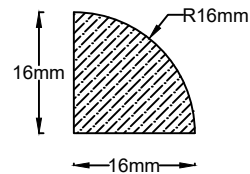

Somerset Timbers (Pty) Ltd
257 Broadlands Road, Strand, 7140
PO Box 522, Somerset West, 7129
South Africa

021 845 8713 sales@somtim.co.za
www.somtim.co.za

Pine quadrant 16mm

Species:	South African pine
Normal treatment:	Vacsol Azure H2 Clear
Drawing scale:	1:1 (mm)
Revision date:	1 January 2001
Product code:	CM

Somerset Timbers (Pty) Ltd
257 Broadlands Road, Strand, 7140
PO Box 522, Somerset West, 7129
South Africa

021 845 8713 sales@somtim.co.za
www.somtim.co.za

Pine quadrant 32mm

Species:	South African pine
Normal treatment:	Vacsol Azure H2 Clear
Drawing scale:	1:1 (mm)
Revision date:	1 January 2001
Product code:	CN