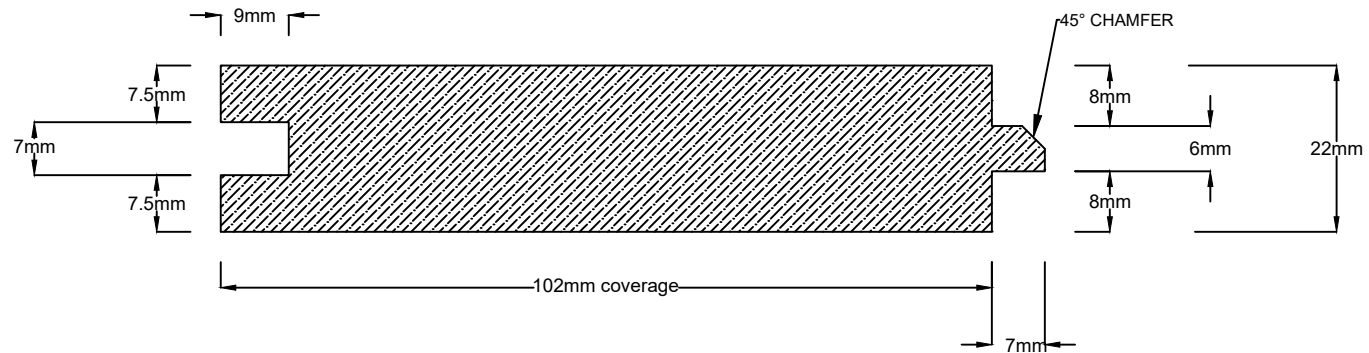

Somerset Timbers (Pty) Ltd
257 Broadlands Road, Strand, 7140
PO Box 522, Somerset West, 7129
South Africa

021 845 8713 sales@somtim.co.za
www.somtim.co.za

Pine flooring 22x102mm

Species:	South African pine
Normal treatment:	Vacsol Azure H2 Clear
Drawing scale:	1:1 (mm)
Revision date:	1 January 2001
Product code:	CD

Somerset Timbers (Pty) Ltd
257 Broadlands Road, Strand, 7140
PO Box 522, Somerset West, 7129
South Africa

021 845 8713 sales@somtim.co.za
www.somtim.co.za

Pine flooring 22x138mm

Species:	South African pine
Normal treatment:	Vacsol Azure H2 Clear
Drawing scale:	1:1 (mm)
Revision date:	1 January 2001
Product code:	CE