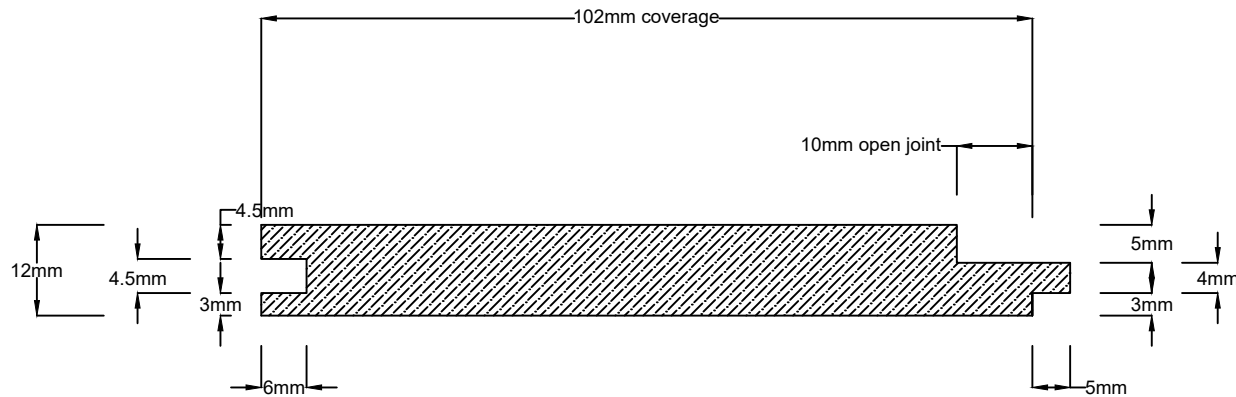

Somerset Timbers (Pty) Ltd
257 Broadlands Road, Strand, 7140
PO Box 522, Somerset West, 7129
South Africa

021 845 8713 sales@somtim.co.za
www.somtim.co.za

Square joint ceiling 12x102mm

Species:	South African pine
Normal treatment:	Vacsol Azure H2 Clear
Drawing scale:	1:1 (mm)
Revision date:	1 January 2001
Product code:	CBA

Somerset Timbers (Pty) Ltd
257 Broadlands Road, Strand, 7140
PO Box 522, Somerset West, 7129
South Africa

021 845 8713 sales@somtim.co.za
www.somtim.co.za

No centre groove ceiling 12x102mm

Species:	South African pine
Normal treatment:	Vacsol Azure H2 Clear
Drawing scale:	1:1 (mm)
Revision date:	1 January 2001
Product code:	CBC